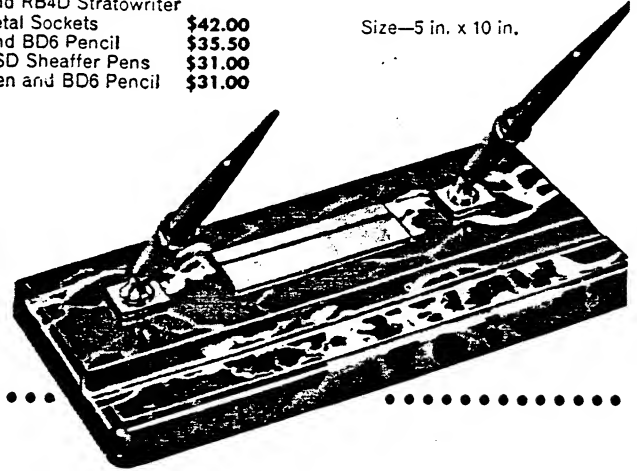

Size—5 in. x 10 in.